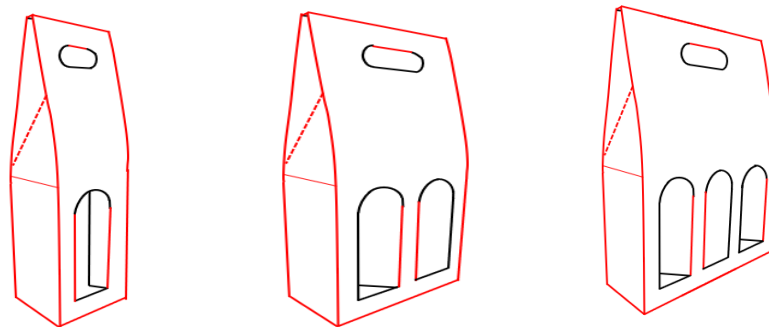

WINE BOTTLE

GIFT BOXES

SELF ASSEMBLY WINE BOTTLE CARRY BOX – BLACK OPTION				
Manufactured from E flute corrugated board and roller coated black				
	L	W	H	QTY
1 Bottle Wine	85	85	335	50
2 Bottle Wine	177	88	335	50
3 Bottle Wine	262	88	335	50

SELF ASSEMBLY WINE BOTTLE CARRY BOX – KRAFT OPTION				
Manufactured from kraft E flute corrugated board				
	L	W	H	QTY
1 Bottle Wine	85	85	335	50
2 Bottle Wine	177	88	335	50
3 Bottle Wine	262	88	335	50

GRANDE WINE BOTTLE CARRY BOX – INVERTED SIDES (GLUED)				
Manufactured from white one side E flute corrugated board				
	L	W	H	QTY
1 Bottle Wine	85	85	400	50
2 Bottle Wine	178	88	400	50
3 Bottle Wine	252	90	400	50

All measurements are internal unless stated otherwise. Images are generic design samples only and not to scale, individual products may differ. Stock items sold in flat pack quantities, may be supplied in lesser quantities upon request.