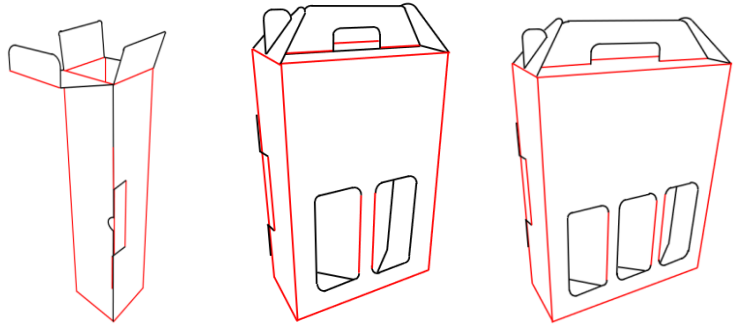

WINE BOTTLE

GIFT BOXES

SELF ASSEMBLY WINE BOTTLE CARRY BOX – BLACK OPTION				
Manufactured from E flute corrugated board and roller coated black				
	L	W	H	QTY
1 Bottle Wine	85	85	335	50
2 Bottle Wine	177	88	335	50
3 Bottle Wine	262	88	335	50

SELF ASSEMBLY WINE BOTTLE CARRY BOX – KRAFT OPTION				
Manufactured from kraft E flute corrugated board				
	L	W	H	QTY
1 Bottle Wine	85	85	335	50
2 Bottle Wine	177	88	335	50
3 Bottle Wine	262	88	335	50

GRANDE WINE BOTTLE CARRY BOX – INVERTED SIDES (GLUED)				
Manufactured from white one side E flute corrugated board				
	L	W	H	QTY
1 Bottle Wine	85	85	400	50
2 Bottle Wine	178	88	400	50
3 Bottle Wine	252	90	400	50

All measurements are internal unless stated otherwise. Images are generic design samples only and not to scale, individual products may differ. Stock items sold in flat pack quantities, may be supplied in lesser quantities upon request.