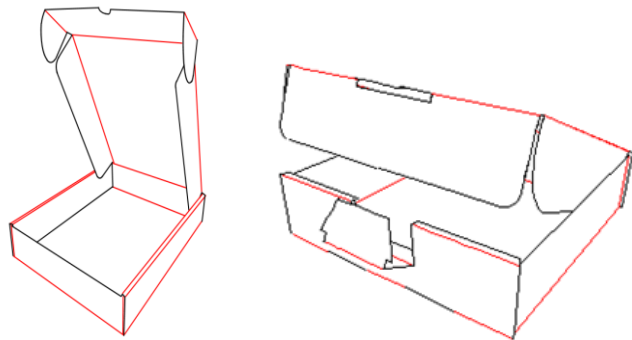

POSTAL BOXES

| POSTAL BOXES – EXTERNAL MEASUREMENTS | | | | |
|--|----------|----------|----------|------------|
| Manufactured from white one side E OR B flute corrugated board | | | | |
| | L | W | H | QTY |
| C4 POSTAL | 325 | 260 | 70 | 50 |
| C4 LARGE | 325 | 260 | 170 | 50 |
| C5 POSTAL | 235 | 165 | 70 | 100 |
| C5 LARGE | 235 | 165 | 170 | 50 |
| DLE POSTAL | 235 | 130 | 70 | 100 |
| FOOLSCAP POSTAL | 385 | 260 | 70 | 50 |
| FOOLSCAP LARGE | 385 | 260 | 170 | 50 |

| 100% RECYCLED NZ POSTAL BOXES – EXTERNAL MEASUREMENTS | | | | |
|--|----------|----------|----------|------------|
| Manufactured from 100% recycled kraft E flute corrugated board | | | | |
| | L | W | H | QTY |
| REDLE | 235 | 130 | 70 | 100 |
| REC5 | 235 | 165 | 70 | 100 |

Please note that all postal boxes are quoted in external measurements

All measurements are internal unless stated otherwise. Images are generic design samples only and not to scale, individual products may differ. Stock items sold in flat pack quantities, may be supplied in lesser quantities upon request.