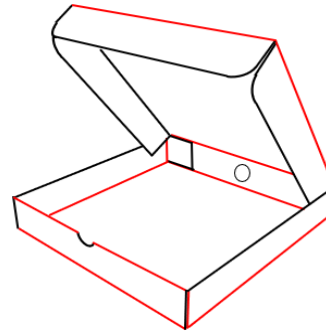

# PIZZA BOXES

<b>PIZZA BOXES – 100% Recycled Board</b>				
Manufactured from 100% recycled kraft E flute corrugated board				
	<b>W</b>	<b>L</b>	<b>H</b>	<b>QTY</b>
<b>10"</b>	245	245	45	100
<b>12"</b>	310	310	45	100
<b>14"</b>	350	350	50	100

<b>PIZZA BOXES – White One Side</b>				
Manufactured from white one side E flute corrugated board				
	<b>W</b>	<b>L</b>	<b>H</b>	<b>QTY</b>
<b>6"</b>	165	165	35	100
<b>10"</b>	245	245	45	100
<b>12"</b>	310	310	45	100
<b>14"</b>	350	350	50	500
<b>16"</b> (Not stocked – made to order only)	400	400	40	500

<b>PIZZA BOXES – White One Side with Window</b>				
Manufactured from white one side E flute corrugated board				
	<b>W</b>	<b>L</b>	<b>H</b>	<b>QTY</b>
<b>12"</b> (Not stocked – made to order only)	310	310	40	1000

All measurements are internal unless stated otherwise. Images are generic design samples only and not to scale, individual products may differ. Stock items sold in flat pack quantities, may be supplied in lesser quantities upon request.